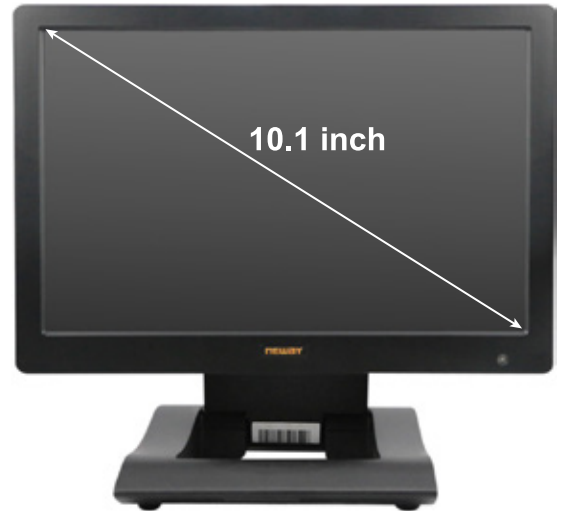

10.1 inch USB Touch monitor

- 10.1 inch Widescreen, LED Backlight
- 1280x800 IPS LCD Panel, Full View Angle
- Desktop Folding bracket
- VESA 75MM mounting holes
- 5-wires resistive touch panel available

FEATURE

USB input / output

Speaker built-in VESA 75mm Mount Holes

One USB Cable does it all! Not need Power adapter, not need VGA etc.

Displaylink Chip, support Windows OS, MAC OS.

Duplicate

Extend

Primary Monitor

SPECIFICATIONS

Model No.	CU1015	Input Voltage	DC-5V
Description	10.1 inch USB Touch Monitor	Input Signal	USB
LCD Size	10.1 inch	Power consumption	≤6w
Resolution	1280x800	Operating Temperature	0 ~ 50 C
Aspect Ratio	16:10	Store temperature	-20 ~ 60 C
Backlight	LED	Size:(LWD)	245mmx168mmx25.5mm
Brightness	350cd/m ²	Weight	945g
Contrast	800:1	Accessories	USB cable, DC Adapter (5V), CD drive, Manual, Touch pen(Optional)
Viewing Angle	170° / 170°(H/V)		