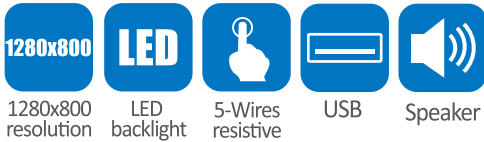

10.1 inch USB Touch monitor

- 10.1 inch Widescreen, LED Backlight
- 1280x800 IPS LCD Panel, Full View Angle
- Desktop Folding bracket
- VESA 75MM mounting holes
- 5-wires resistive touch panel available

FEATURE

USB input / output

Speaker built-in VESA 75mm Mount Holes

One USB Cable does it all! Not need Power adapter, not need VGA etc.

Displaylink Chip, support Windows OS, MAC OS.

Duplicate

Extend

Primary Monitor

SPECIFICATIONS

Model No.	CU1015	Input Voltage	DC-5V
Description	10.1 inch USB Touch Monitor	Input Signal	USB
LCD Size	10.1 inch	Power consumption	≤6w
Resolution	1280x800	Operating Temperature	0 ~ 50 C
Aspect Ratio	16:10	Store temperature	-20 ~ 60 C
Backlight	LED	Size:(LWD)	245mmx168mmx25.5mm
Brightness	350cd/m ²	Weight	945g
Contrast	800:1	Accessories	USB cable, DC Adapter (5V), CD drive, Manual, Touch pen(Optional)
Viewing Angle	170° / 170°(H/V)		